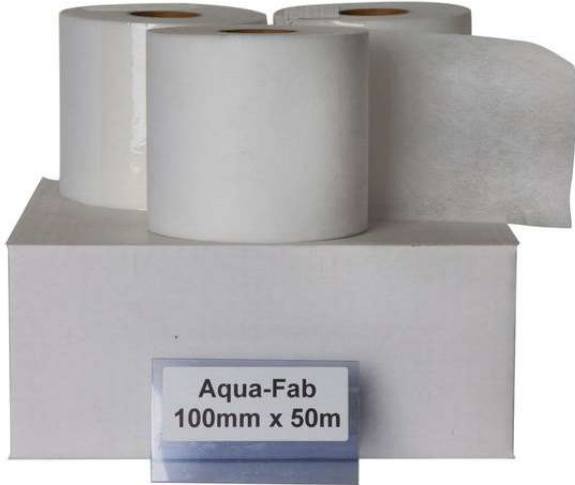

Aqua-Fab

Fully compliant Class III waterproof membrane that is easy to install, UV stable and compatible with all good quality tile adhesives.

Available in white and 2 sizes:

100mm x 50m, single or 120 pack

200mm x 10m, Single

Uses

Suitable for all wet areas to be tiled:

- Balconies
- Bathrooms
- Roof decks
- Swimming pools

Internal and external use.