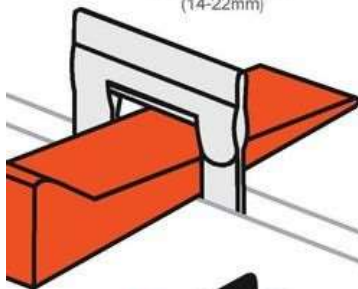

Click Tile System

clik[®] SUPERIOR
TILE LEVELING SYSTEMS
TILE SYSTEM

1.6mm

1.9mm

3.0mm

Suitable for stone
(14-22mm)

- Click C lips 500 Pack 1.6mm (Black)
- Click C lips 2000 Box 1.6mm (Black)
- Click C lips 500 Pack 1.9mm (Orange)
- Click C lips 2000 Box 1.9mm (Orange)
- Click C lips 500 Pack 3mm (White)
- Click C lips 2000 Box 3mm (White)
- Click C lips Stone 500 Pack 14-22mm (Grey)
- Click C lips Stone 2000 Box 14-22mm (Grey)
- Click System Starter Kit 400 Clips + 250 Wedges
- Click Tile Levelling Crimping Tool
- Click Wedges 250 pack (Orange)